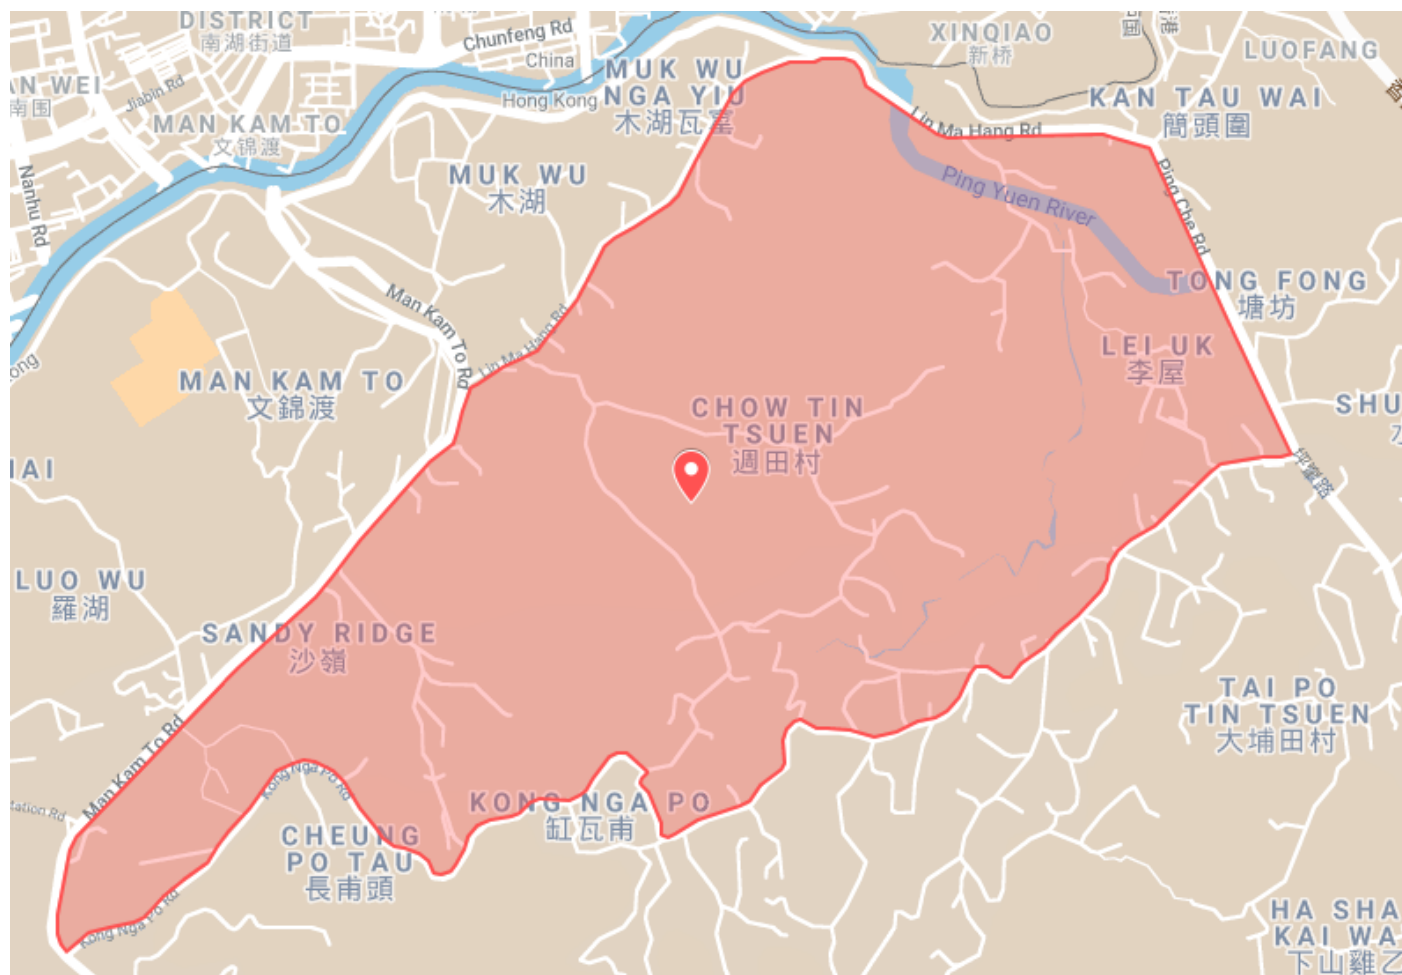

The organiser announces the embargoed details of the mentioned competition now officially according to **Competition Rules for International Orienteering Federation (IOF) Foot Orienteering Event**. Embargoed competition areas (Red areas on below maps) shall not be accessed for any orienteering activity or surveying activity without prior approval from the event organiser from now. From one day before the competition until the close of the competition, apart from the orienteering competition, competitors shall not enter the competition area to conduct any activity. For latest details, please refer to OAHK website and map link below.

地圖連結 Map Link：

https://drive.google.com/open?id=1_6cJEjGtVuKM0V2YPy-SYk8I9lj83plr&usp=sharing

賽事總監

Event Director

比賽日期：2021年12月25日

Competition Date: 25th December 2021

比賽地點：週田村

Competition Location: Chow Tin Tsuen

註：大嶺已被剔出封場範圍 Note: Tai Ling has been excluded from the embargoed area.

比賽日期：2021 年 12 月 26 日

Competition Date: 26th December 2021

比賽地點：新田

Competition Location: San Tin

比賽日期：2021 年 12 月 27 日

Competition Date: 27th December 2021

比賽地點：馬灣

Competition Location: Ma Wan

註：對面海已被剔出封場範圍 Note: Tui Min Hoi has been excluded from the embargoed area.