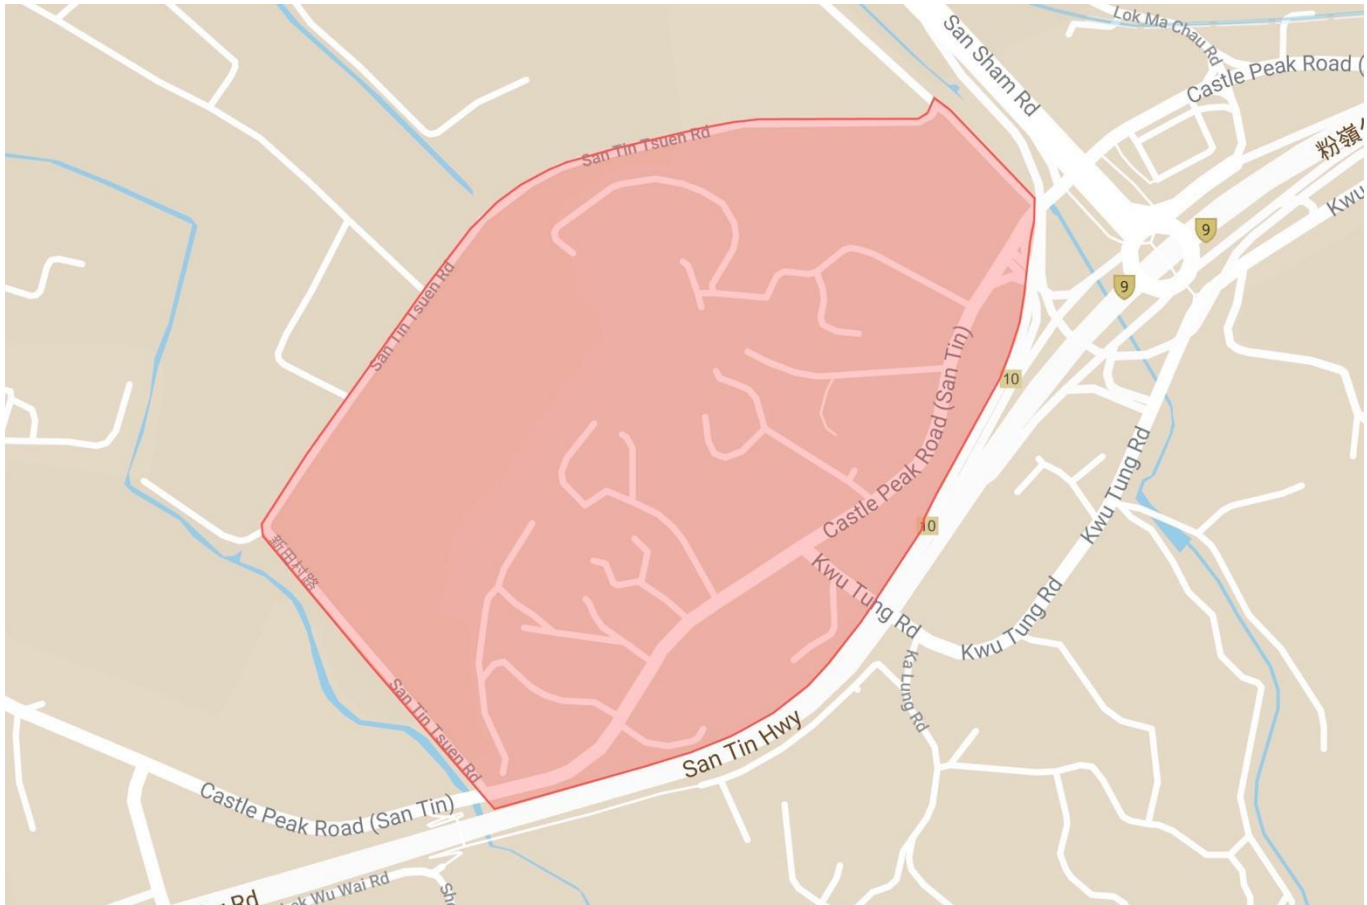

The organiser announces the embargoed details of the mentioned competition now officially according to **Competition Rules for International Orienteering Federation (IOF) Foot Orienteering Event**. Embargoed competition areas (Red areas on below maps) shall not be accessed for any orienteering activity or surveying activity without prior approval from the event organiser from now. From one day before the competition until the close of the competition, apart from the orienteering competition, competitors shall not enter the competition area to conduct any activity. For latest details, please refer to OAHK website and map link below.

地圖連結 Map Link：

https://drive.google.com/open?id=1_6cJEjGtVuKM0V2YPy-SYk8I9lj83plr&usp=sharing

賽事總監

Event Director

比賽日期：2021年12月25日

Competition Date: 25th December 2021

比賽地點：週田村

Competition Location: Chow Tin Tsuen

註：大嶺已被剔出封場範圍 Note: Tai Ling has been excluded from the embargoed area.

比賽日期：2021 年 12 月 26 日

Competition Date: 26th December 2021

比賽地點：新田

Competition Location: San Tin

比賽日期：2021 年 12 月 27 日

Competition Date: 27th December 2021

比賽地點：馬灣

Competition Location: Ma Wan

註：對面海已被剔出封場範圍 Note: Tui Min Hoi has been excluded from the embargoed area.